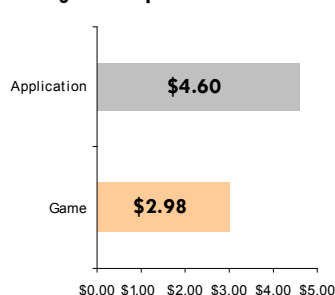

Average Subscription Price

Observations of the Month...

1. T-Mobile's recent deck structure changes can vary by device. For example, the Motorola V3R has five elements per page, whereas the Samsung T919 has twenty elements per page.
2. Sprint adds and removes decks more frequently than any other carrier.
3. Games have three times as many deck slots as applications. This is largely due to some games appearing in multiple decks.

Additions/Moves/Changes

New Decks:

- Sprint President's Day SALE!
- Sprint End of Winter Game SALE!
- Sprint Valentine's Day SALE!

Sunsetted Decks:

- AT&T: Games We Heart

Noteworthy New Content:

- AT&T: FIFA Street 3
- AT&T: Puzzle Quest - Warlords
- Sprint: N.O.V.A. Near Orbit Vanguard Alliance
- Sprint: Tower Bloxx - My City
- Verizon: VCAST Song ID
- T-Mobile: Spanish Anywhere

Noteworthy Sunsetted Content:

- AT&T: 007 Licence to Drive
- AT&T: Maple Story: Warrior for Blackberry
- Sprint: Space Invaders Infinity Gene
- Sprint: Deer Hunter 3
- Verizon: Fantasy Warrior Legends

New Devices:

- T-Mobile Dell Venue Pro
- Verizon Pantech TXT8040
- Verizon Casio Gz'One C751 Ravine
- Unlocked LG E900 Optimus 7
- Verizon Motorola Xoom