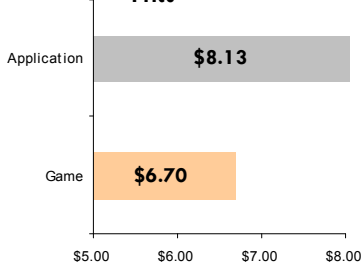

Carrier Profile of the Month: AT&T

One-Time Download Apps with the Most Deck Slots:

- Spanish Anywhere
- Brain Exercise
- Puzzle Quest 2
- Ms. PAC-MAN
- mToolbox
- Tetris
- The Sims 3
- PAC-MAN Championship Edition
- MindHabits
- Platinum Mahjong

Subscription Apps with the Most Deck Slots:

- Wikimobile
- Pictavision
- Pilot MyCast
- Laugh Out Loud
- Pkt Auctions eBay
- AT&T Mobile Backup
- FunScreenz
- MobitTV en Espanol - TV en vivo
- PAC-MAN Championship Edition
- The Sims 3

Average One-Time Download Price

Average Subscription Price

Observations of the Month...

- T-Mobile's recent deck structure changes can vary by device. For example, the Motorola V3R has five elements per page, whereas the Samsung T919 has twenty elements per page.
- Sprint adds and removes decks more frequently than any other carrier.
- Games have three times as many deck slots as applications. This is largely due to some games appearing in multiple decks.