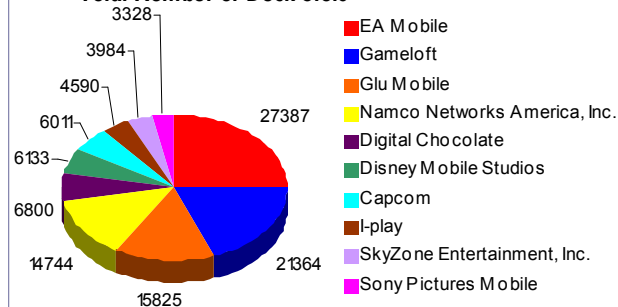

Top Game Publishers of the Month

Total Number of Deck Slots

We would love to hear from you! If you have any questions regarding data or are interested in learning about any of the other services Deck Analysis can provide, please feel free to e-mail us anytime at deckanalysis@openpathproducts.com or call 1.410.897.0406.

Thanks!
The OpenPath Deck Analysis Team