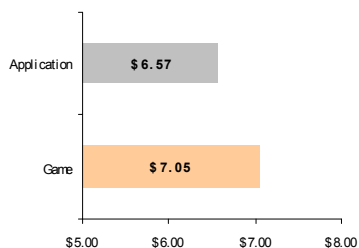

Subscription Apps with the Most Deck Slots:

1. Wikimobile
2. Chess by Verizon
3. Mahjong by Verizon
4. Tetris
5. Vemail
6. Yahtzee
7. NFL Pix & Tones
8. Casino by Verizon
9. PAC-MAN
10. Solitaire

Average One-Time Download Price