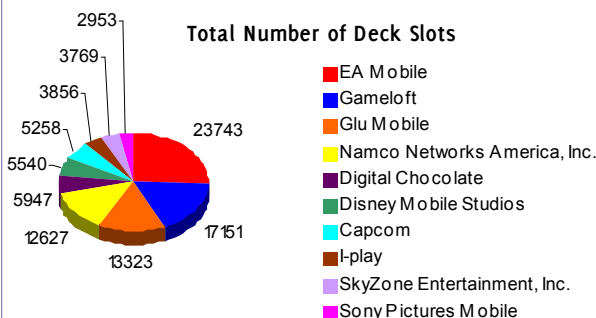

Top Game Publishers of the Month

We would love to hear from you! If you have any questions regarding data or are interested in learning about any of the other services Deck Analysis can provide, please feel free to e-mail us anytime at deckanalysis@openpathproducts.com or call 1.410.897.0406.

Thanks!
The OpenPath Deck Analysis Team