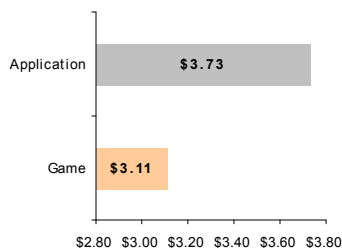

### One-Time Download Apps with the Most Deck Slots:

1. Chess by Verizon
2. Mahjong by Verizon
3. Tetris
4. Vemail
5. Yahtzee
6. Casino by Verizon
7. PAC-MAN
8. Solitaire
9. Bejeweled
10. Pool Pro Online II

### Subscription Apps with the Most Deck Slots:

1. Wikimobile
2. Chess by Verizon
3. Mahjong by Verizon
4. Tetris
5. Vemail
6. Yahtzee
7. NFL Pix & Tones
8. Casino by Verizon
9. PAC-MAN
10. Solitaire

Average One-Time Download Price

Average Subscription Price